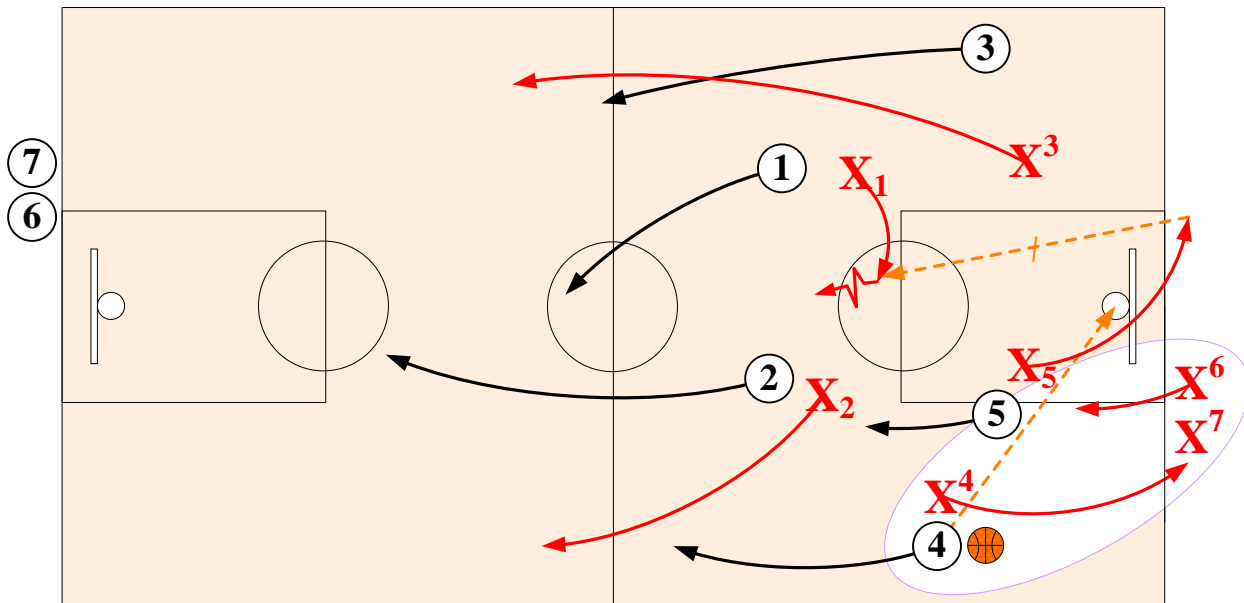

“Substitute Defensively” – Full Court Scrimmage

Substitute for defensive players when their opponent scores. If their opponent does not score, defenders can play entire scrimmage. Have substitutes stand out of bounds under their defensive basket. On made baskets, they automatically enter the scrimmage and guard the player scoring.

Offensively, any time a player scores, they will have a new player to guard. Defenders must recognize any mismatches and adjust accordingly. Recognizing and adjusting to defensive mismatches is an important lesson for actual game play.