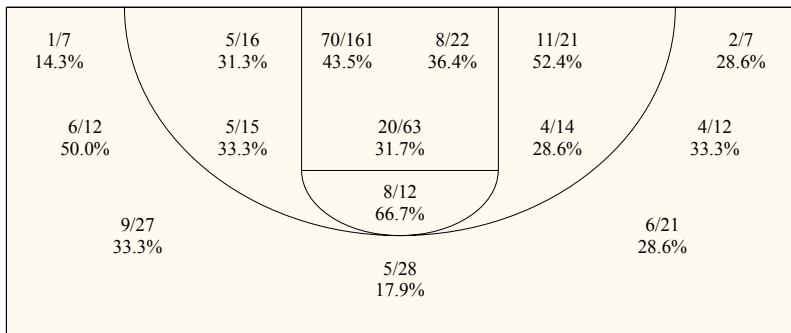

Overall Shooting Percentages

Sea Totals	G	FG	FGA	FG%	3Pt	3PA	3P%	FT	FTA	FT%	PTS	ORB	DRB	TR	PF	AST	TO	BS	ST	DA	P/S
Wildcats	9	212	502	42.2	43	157	27.4	137	199	68.8	604	126	225	351	149	108	149	59	71	0	1.00
Opponents	9	196	490	40.0	48	154	31.2	89	139	64.0	529	101	192	293	180	98	151	17	70	0	0.94

Sea Average	G	FG	FGA	FG%	3Pt	3PA	3P%	FT	FTA	FT%	PTS	ORB	DRB	TR	PF	AST	TO	BS	ST	DA	P/S
Wildcats	9	18.8	38.3	42.2	4.78	17.4	27.4	15.2	22.1	68.8	67.1	14.0	25.0	39.0	16.6	12.0	16.6	6.56	7.89	0.00	
Opponents	9	16.4	37.3	40.0	5.33	17.1	31.2	9.89	15.4	64.0	58.8	11.2	21.3	32.6	20.0	10.9	16.8	1.88	7.78	0.00	

Overall Shooting Percentages

% of Total Made Shots

Shot Summary

	M/A	%	PTS
3Pt FG	33/114	28.9%	99
2Pt FG	148/336	44.0%	296
Layups - L	5/9	55.6%	10
Layups - R	13/23	56.5%	26
Dunks	3/3	100.0%	6
Putbacks	11/17	64.7%	22
Overall Shooting	181/450	40.2%	395
Free Throws	89/139	64.0%	89
Paint Points	130/298	43.6%	260
Total Points			484

Scoring Distribution

Scoring Locations

Scoring Efficiency

Points/Shot	0.94
2pt Points/Shot	0.88
3pt Points/Shot	0.93
FT Points/Shot	0.64
2pt/3pt Eff	+1.8

Scoring Range

Sea Totals	G	FG	FGA	FG%	3Pt	3PA	3P%	FT	FTA	FT%	PTS	ORB	DRB	TR	PF	AST	TO	BS	ST	DA	P/S
Wildcats	9	212	502	42.2	43	157	27.4	137	199	68.8	604	126	225	351	149	108	149	59	71	0	1.00
Opponents	9	196	490	40.0	48	154	31.2	89	139	64.0	529	101	192	293	180	98	151	17	70	0	0.94