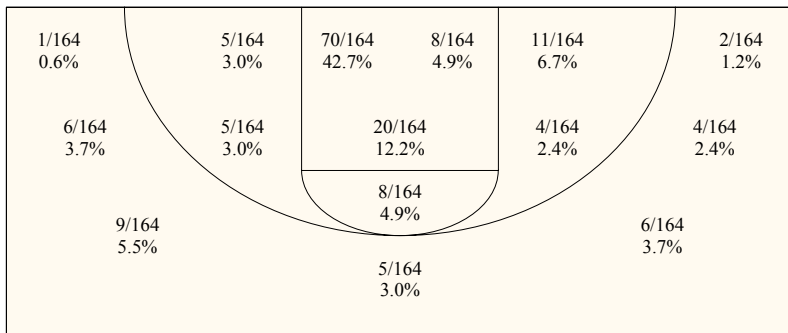

Overall Shooting Percentages

Sea Totals	G	FG	FGA	FG%	3Pt	3PA	3P%	FT	FTA	FT%	PTS	ORB	DRB	TR	PF	AST	TO	BS	ST	DA	P/S
Wildcats	9	212	502	42.2	43	157	27.4	137	199	68.8	604	126	225	351	149	108	149	59	71	0	1.00
Opponents	9	196	490	40.0	48	154	31.2	89	139	64.0	529	101	192	293	180	98	151	17	70	0	0.94

Sea Average	G	FG	FGA	FG%	3Pt	3PA	3P%	FT	FTA	FT%	PTS	ORB	DRB	TR	PF	AST	TO	BS	ST	DA	P/S
Wildcats	9	18.8	38.3	42.2	4.78	17.4	27.4	15.2	22.1	68.8	67.1	14.0	25.0	39.0	16.6	12.0	16.6	6.56	7.89	0.00	
Opponents	9	16.4	37.3	40.0	5.33	17.1	31.2	9.89	15.4	64.0	58.8	11.2	21.3	32.6	20.0	10.9	16.8	1.88	7.78	0.00	

Overall Shooting Percentages

% of Total Made Shots

Shot Summary

	M/A	%	PTS
3Pt FG	33/114	28.9%	99
2Pt FG	148/336	44.0%	296
Layups - L	5/9	55.6%	10
Layups - R	13/23	56.5%	26
Dunks	3/3	100.0%	6
Putbacks	11/17	64.7%	22
Overall Shooting	181/450	40.2%	395
Free Throws	89/139	64.0%	89
Paint Points	130/298	43.6%	260
Total Points			484

Scoring Distribution

Scoring Locations

Scoring Efficiency

Points/Shot	0.94
2pt Points/Shot	0.88
3pt Points/Shot	0.93
FT Points/Shot	0.64
2pt/3pt Eff	+1.8

Scoring Range

Sea Totals	G	FG	FGA	FG%	3Pt	3PA	3P%	FT	FTA	FT%	PTS	ORB	DRB	TR	PF	AST	TO	BS	ST	DA	P/S
Wildcats	9	212	502	42.2	43	157	27.4	137	199	68.8	604	126	225	351	149	108	149	59	71	0	1.00
Opponents	9	196	490	40.0	48	154	31.2	89	139	64.0	529	101	192	293	180	98	151	17	70	0	0.94