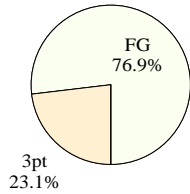

All Shots

Made Shots

Shot Summary	M/A	%	PTS
3Pt FG	1/1	100.0%	3
2Pt FG	5/10	50.0%	10
Layups - L	0/0	0.0%	0
Layups - R	0/0	0.0%	0
Dunks	0/0	0.0%	0
Putbacks	0/0	0.0%	0
Overall Shooting	6/11	54.5%	13
Free Throws	0/2	0.0%	0
Paint Points			8
Pts off Steals			0
2nd Chance Pts			3
Total Points			13
Scoring Efficiency			
Points/Shot	1.08		
2pt Points/Shot	1.00		
3pt Points/Shot	3.00		
FT Points/Shot	0.00		
2pt/3pt Eff	+66.7		
Effective FG%	59.1%		

Scoring Distribution

Scoring Locations

Scoring Range

By Period	FG	FGA	FG%	3Pt	3PA	3P%	FT	FTA	FT%	PTS	ORB	DRB	TR	PF	FD	AST	AA	TO	BS	ST	P/S	MIN
1st Period	1	1	100	0	0	0.00	0	0	0.00	2	0	2	2	0	0	1	0	2	0	0	2.00	8:33
2nd Period	1	5	20.0	1	1	100	0	2	0.00	3	1	2	3	1	0	0	0	1	1	0	0.50	7:08
3rd Period	3	4	75.0	0	0	0.00	0	0	0.00	6	1	0	1	0	0	0	0	3	0	0	1.50	10:00
4th Period	1	1	100	0	0	0.00	0	0	0.00	2	0	1	1	0	0	1	2	0	1	0	2.00	5:48
Game	6	11	54.5	1	1	100	0	2	0.00	13	2	5	7	1	0	2	0	6	2	0	1.08	31:29
By Time	FG	FGA	FG%	3Pt	3PA	3P%	FT	FTA	FT%	PTS	ORB	DRB	TR	PF	FD	AST	AA	TO	BS	ST	DA	
Per Minute	0.19	0.35	54.5	0.03	0.03	100	0	0.06	0.00	0.41	0.06	0.16	0.22	0.03	0	0.06	0	0.19	0.06	0	0.03	
Normal Game	7.62	14.0	54.5	1.27	1.27	100	0	2.54	0.00	16.5	2.54	6.35	8.89	1.27	0	2.54	0	7.62	2.54	0	1.27	