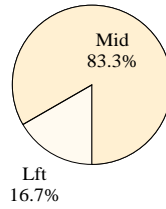

All Shots

Made Shots

Shot Summary	M/A	%	PTS
3Pt FG	1/1	100.0%	3
2Pt FG	5/10	50.0%	10
Layups - L	0/0	0.0%	0
Layups - R	0/0	0.0%	0
Dunks	0/0	0.0%	0
Putbacks	0/0	0.0%	0
Overall Shooting	6/11	54.5%	13
Free Throws	0/2	0.0%	0
Paint Points			8
Pts off Steals			0
2nd Chance Pts			3
Total Points			13
Scoring Efficiency			
Points/Shot	1.08		
2pt Points/Shot	1.00		
3pt Points/Shot	3.00		
FT Points/Shot	0.00		
2pt/3pt Eff	+66.7		
Effective FG%	59.1%		

Scoring Distribution

Scoring Locations

Scoring Range

By Period	FG	FGA	FG%	3Pt	3PA	3P%	FT	FTA	FT%	PTS	ORB	DRB	TR	PF	FD	AST	AA	TO	BS	ST	P/S	MIN
1st Period	1	1	100	0	0	0.00	0	0	0.00	2	0	2	2	0	0	1	0	2	0	0	2.00	8:33
2nd Period	1	5	20.0	1	1	100	0	2	0.00	3	1	2	3	1	0	0	0	1	1	0	0.50	7:08
3rd Period	3	4	75.0	0	0	0.00	0	0	0.00	6	1	0	1	0	0	0	0	3	0	0	1.50	10:00
4th Period	1	1	100	0	0	0.00	0	0	0.00	2	0	1	1	0	0	1	2	0	1	0	2.00	5:48
Game	6	11	54.5	1	1	100	0	2	0.00	13	2	5	7	1	0	2	0	6	2	0	1.08	31:29
By Time	FG	FGA	FG%	3Pt	3PA	3P%	FT	FTA	FT%	PTS	ORB	DRB	TR	PF	FD	AST	AA	TO	BS	ST	DA	
Per Minute	0.19	0.35	54.5	0.03	0.03	100	0	0.06	0.00	0.41	0.06	0.16	0.22	0.03	0	0.06	0	0.19	0.06	0	0.03	
Normal Game	7.62	14.0	54.5	1.27	1.27	100	0	2.54	0.00	16.5	2.54	6.35	8.89	1.27	0	2.54	0	7.62	2.54	0	1.27	