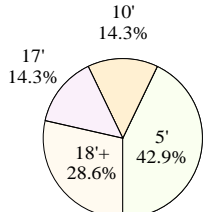

All Shots

Made Shots

Shot Summary	M/A	%	PTS
3Pt FG	6/24	25.0%	18
2Pt FG	22/40	55.0%	44
Layups - L	1/1	100.0%	2
Layups - R	4/4	100.0%	8
Dunks	0/0	0.0%	0
Putbacks	2/4	50.0%	4
Overall Shooting	28/64	43.8%	62
Free Throws	20/23	87.0%	20
Paint Points			30
Pts off Steals			14
2nd Chance Pts			19
Total Points			82
Scoring Efficiency			
Points/Shot	1.09		
2pt Points/Shot	1.10		
3pt Points/Shot	0.75		
FT Points/Shot	0.87		
2pt/3pt Eff	-11.7		
Effective FG%	48.4%		
Pts/Possession	1.14		
Shots/Possession	1.04		

Scoring Distribution

Scoring Locations

Scoring Range

By Period	FG	FGA	FG%	3Pt	3PA	3P%	FT	FTA	FT%	PTS	ORB	DRB	TR	PF	FD	AST	AA	TO	BS	ST	P/S
1st Period	11	18	61.1	2	5	40.0	2	2	100	26	3	6	9	7	0	6	0	2	2	5	1.36
2nd Period	7	17	41.2	2	8	25.0	0	0	0.00	16	3	5	8	3	0	5	0	2	1	2	0.94
3rd Period	4	11	36.4	0	5	0.00	13	16	81.3	21	6	5	11	6	0	1	0	7	1	3	1.10
4th Period	6	18	33.3	2	6	33.3	5	5	100	19	6	5	11	2	0	4	6	2	0	3	0.95
Game	28	64	43.8	6	24	25.0	20	23	87.0	82	18	21	39	18	0	16	0	13	4	13	1.09