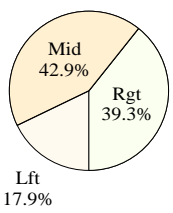

All Shots

Made Shots

Shot Summary	M/A	%	PTS
3Pt FG	6/24	25.0%	18
2Pt FG	22/40	55.0%	44
Layups - L	1/1	100.0%	2
Layups - R	4/4	100.0%	8
Dunks	0/0	0.0%	0
Putbacks	2/4	50.0%	4
Overall Shooting	28/64	43.8%	62
Free Throws	20/23	87.0%	20
Paint Points			30
Pts off Steals			14
2nd Chance Pts			19
Total Points			82
Scoring Efficiency			
Points/Shot	1.09		
2pt Points/Shot	1.10		
3pt Points/Shot	0.75		
FT Points/Shot	0.87		
2pt/3pt Eff	-11.7		
Effective FG%	48.4%		
Pts/Possession	1.14		
Shots/Possession	1.04		

Scoring Distribution

Scoring Locations

Scoring Range

By Period	FG	FGA	FG%	3Pt	3PA	3P%	FT	FTA	FT%	PTS	ORB	DRB	TR	PF	FD	AST	AA	TO	BS	ST	P/S
1st Period	11	18	61.1	2	5	40.0	2	2	100	26	3	6	9	7	0	6	0	2	2	5	1.36
2nd Period	7	17	41.2	2	8	25.0	0	0	0.00	16	3	5	8	3	0	5	0	2	1	2	0.94
3rd Period	4	11	36.4	0	5	0.00	13	16	81.3	21	6	5	11	6	0	1	0	7	1	3	1.10
4th Period	6	18	33.3	2	6	33.3	5	5	100	19	6	5	11	2	0	4	6	2	0	3	0.95
Game	28	64	43.8	6	24	25.0	20	23	87.0	82	18	21	39	18	0	16	0	13	4	13	1.09