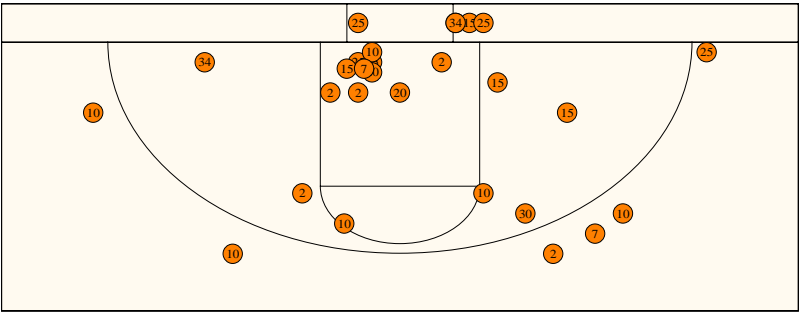

All Shots

Made Shots

Shot Summary	M/A	%	PTS
3Pt FG	6/24	25.0%	18
2Pt FG	22/40	55.0%	44
Layups - L	1/1	100.0%	2
Layups - R	4/4	100.0%	8
Dunks	0/0	0.0%	0
Putbacks	2/4	50.0%	4
Overall Shooting	28/64	43.8%	62
Free Throws	20/23	87.0%	20
Paint Points			30
Pts off Steals			14
2nd Chance Pts			19
Total Points			82
Scoring Efficiency			
Points/Shot	1.09		
2pt Points/Shot	1.10		
3pt Points/Shot	0.75		
FT Points/Shot	0.87		
2pt/3pt Eff	-11.7		
Effective FG%	48.4%		
Pts/Possession	1.14		
Shots/Possession	1.04		

Scoring Distribution

Scoring Locations

Scoring Range

By Period	FG	FGA	FG%	3Pt	3PA	3P%	FT	FTA	FT%	PTS	ORB	DRB	TR	PF	FD	AST	AA	TO	BS	ST	P/S
1st Period	11	18	61.1	2	5	40.0	2	2	100	26	3	6	9	7	0	6	0	2	2	5	1.36
2nd Period	7	17	41.2	2	8	25.0	0	0	0.00	16	3	5	8	3	0	5	0	2	1	2	0.94
3rd Period	4	11	36.4	0	5	0.00	13	16	81.3	21	6	5	11	6	0	1	0	7	1	3	1.10
4th Period	6	18	33.3	2	6	33.3	5	5	100	19	6	5	11	2	0	4	6	2	0	3	0.95
Game	28	64	43.8	6	24	25.0	20	23	87.0	82	18	21	39	18	0	16	0	13	4	13	1.09