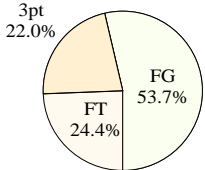

All Shots

Made Shots

Shot Summary	M/A	%	PTS
3Pt FG	6/24	25.0%	18
2Pt FG	22/40	55.0%	44
Layups - L	1/1	100.0%	2
Layups - R	4/4	100.0%	8
Dunks	0/0	0.0%	0
Putbacks	2/4	50.0%	4
Overall Shooting	28/64	43.8%	62
Free Throws	20/23	87.0%	20
Paint Points			30
Pts off Steals			14
2nd Chance Pts			19
Total Points			82
Scoring Efficiency			
Points/Shot	1.09		
2pt Points/Shot	1.10		
3pt Points/Shot	0.75		
FT Points/Shot	0.87		
2pt/3pt Eff	-11.7		
Effective FG%	48.4%		
Pts/Possession	1.14		
Shots/Possession	1.04		

Scoring Distribution

Scoring Locations

Scoring Range

By Period	FG	FGA	FG%	3Pt	3PA	3P%	FT	FTA	FT%	PTS	ORB	DRB	TR	PF	FD	AST	AA	TO	BS	ST	P/S
1st Period	11	18	61.1	2	5	40.0	2	2	100	26	3	6	9	7	0	6	0	2	2	5	1.36
2nd Period	7	17	41.2	2	8	25.0	0	0	0.00	16	3	5	8	3	0	5	0	2	1	2	0.94
3rd Period	4	11	36.4	0	5	0.00	13	16	81.3	21	6	5	11	6	0	1	0	7	1	3	1.10
4th Period	6	18	33.3	2	6	33.3	5	5	100	19	6	5	11	2	0	4	6	2	0	3	0.95
Game	28	64	43.8	6	24	25.0	20	23	87.0	82	18	21	39	18	0	16	0	13	4	13	1.09