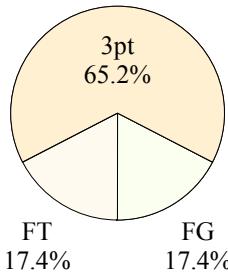

Prowess Basketball - INDIVIDUAL SHOT CHART for Katie Smith

Connecticut Sun vs. Detroit Shock

DATE: 06/11/2007 TIME: 13:07 SITE: Unknown

All Shots

Shot Summary	M/A	%	PTS
3Pt FG	5/9	55.6%	15
2Pt FG	2/5	40.0%	4
Layups - L	0/0	0.0%	0
Layups - R	0/0	0.0%	0
Dunks	0/0	0.0%	0
Putbacks	0/0	0.0%	0
Overall Shooting	7/14	50.0%	19
Free Throws	4/5	80.0%	4
Paint Points			0
Pts off Steals			0
2nd Chance Pts			0
Total Points			23
Scoring Efficiency			
Points/Shot	1.44		
2pt Points/Shot	0.80		
3pt Points/Shot	1.67		
FT Points/Shot	0.80		
2pt/3pt Eff	+28.9		

Made Shots

Scoring Distribution

Scoring Locations

Scoring Range

By Period	FG	FGA	FG%	3Pt	3PA	3P%	FT	FTA	FT%	PTS	ORB	DRB	TR	PF	AST	TO	BS	ST	P/S	MIN
1st Period	1	3	33.3	1	2	50.0	3	3	100	6	0	1	1	0	0	0	0	0	1.50	10:00
2nd Period	0	2	0.00	0	1	0.00	0	0	0.00	0	0	1	1	1	0	0	0	0	0.00	9:13
3rd Period	1	3	33.3	1	2	50.0	0	0	0.00	3	0	0	0	0	1	0	0	1	1.00	10:00
4th Period	5	6	83.3	3	4	75.0	1	2	50.0	14	0	1	1	0	0	2	0	0	2.00	10:00
Game	7	14	50.0	5	9	55.6	4	5	80.0	23	0	3	3	1	1	2	0	1	1.44	39:13

By Time	FG	FGA	FG%	3Pt	3PA	3P%	FT	FTA	FT%	PTS	ORB	DRB	TR	PF	AST	TO	BS	ST	DA
Per Minute	0.18	0.36	50.0	0.13	0.23	55.6	0.10	0.13	80.0	0.59	0	0.08	0.08	0.03	0.03	0.05	0	0.03	0
Normal Game	7.14	14.3	50.0	5.10	9.18	55.6	4.08	5.10	80.0	23.5	0	3.06	3.06	1.02	1.02	2.04	0	1.02	0