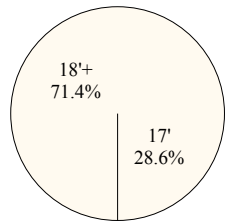

Prowess Basketball - INDIVIDUAL SHOT CHART for Katie Smith

Connecticut Sun vs. Detroit Shock

DATE: 06/11/2007 TIME: 13:07 SITE: Unknown

All Shots

Shot Summary	M/A	%	PTS
3Pt FG	5/9	55.6%	15
2Pt FG	2/5	40.0%	4
Layups - L	0/0	0.0%	0
Layups - R	0/0	0.0%	0
Dunks	0/0	0.0%	0
Putbacks	0/0	0.0%	0
Overall Shooting	7/14	50.0%	19
Free Throws	4/5	80.0%	4
Paint Points			0
Pts off Steals			0
2nd Chance Pts			0
Total Points			23
Scoring Efficiency			
Points/Shot	1.44		
2pt Points/Shot	0.80		
3pt Points/Shot	1.67		
FT Points/Shot	0.80		
2pt/3pt Eff	+28.9		

Made Shots

Scoring Distribution

Scoring Locations

Scoring Range

By Period	FG	FGA	FG%	3Pt	3PA	3P%	FT	FTA	FT%	PTS	ORB	DRB	TR	PF	AST	TO	BS	ST	P/S	MIN
1st Period	1	3	33.3	1	2	50.0	3	3	100	6	0	1	1	0	0	0	0	0	1.50	10:00
2nd Period	0	2	0.00	0	1	0.00	0	0	0.00	0	0	1	1	1	0	0	0	0	0.00	9:13
3rd Period	1	3	33.3	1	2	50.0	0	0	0.00	3	0	0	0	0	1	0	0	1	1.00	10:00
4th Period	5	6	83.3	3	4	75.0	1	2	50.0	14	0	1	1	0	0	2	0	0	2.00	10:00
Game	7	14	50.0	5	9	55.6	4	5	80.0	23	0	3	3	1	1	2	0	1	1.44	39:13

By Time	FG	FGA	FG%	3Pt	3PA	3P%	FT	FTA	FT%	PTS	ORB	DRB	TR	PF	AST	TO	BS	ST	DA
Per Minute	0.18	0.36	50.0	0.13	0.23	55.6	0.10	0.13	80.0	0.59	0	0.08	0.08	0.03	0.03	0.05	0	0.03	0
Normal Game	7.14	14.3	50.0	5.10	9.18	55.6	4.08	5.10	80.0	23.5	0	3.06	3.06	1.02	1.02	2.04	0	1.02	0