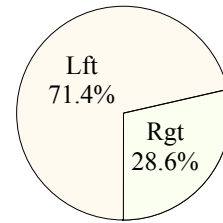

Prowess Basketball - INDIVIDUAL SHOT CHART for Katie Smith

Connecticut Sun vs. Detroit Shock

DATE: 06/11/2007 TIME: 13:07 SITE: Unknown

All Shots

Shot Summary	M/A	%	PTS
3Pt FG	5/9	55.6%	15
2Pt FG	2/5	40.0%	4
Layups - L	0/0	0.0%	0
Layups - R	0/0	0.0%	0
Dunks	0/0	0.0%	0
Putbacks	0/0	0.0%	0
Overall Shooting	7/14	50.0%	19
Free Throws	4/5	80.0%	4
Paint Points			0
Pts off Steals			0
2nd Chance Pts			0
Total Points			23
Scoring Efficiency			
Points/Shot	1.44		
2pt Points/Shot	0.80		
3pt Points/Shot	1.67		
FT Points/Shot	0.80		
2pt/3pt Eff	+28.9		

Made Shots

Scoring Distribution

Scoring Locations

Scoring Range

By Period	FG	FGA	FG%	3Pt	3PA	3P%	FT	FTA	FT%	PTS	ORB	DRB	TR	PF	AST	TO	BS	ST	P/S	MIN
1st Period	1	3	33.3	1	2	50.0	3	3	100	6	0	1	1	0	0	0	0	0	1.50	10:00
2nd Period	0	2	0.00	0	1	0.00	0	0	0.00	0	0	1	1	1	0	0	0	0	0.00	9:13
3rd Period	1	3	33.3	1	2	50.0	0	0	0.00	3	0	0	0	0	1	0	0	1	1.00	10:00
4th Period	5	6	83.3	3	4	75.0	1	2	50.0	14	0	1	1	0	0	2	0	0	2.00	10:00
Game	7	14	50.0	5	9	55.6	4	5	80.0	23	0	3	3	1	1	2	0	1	1.44	39:13