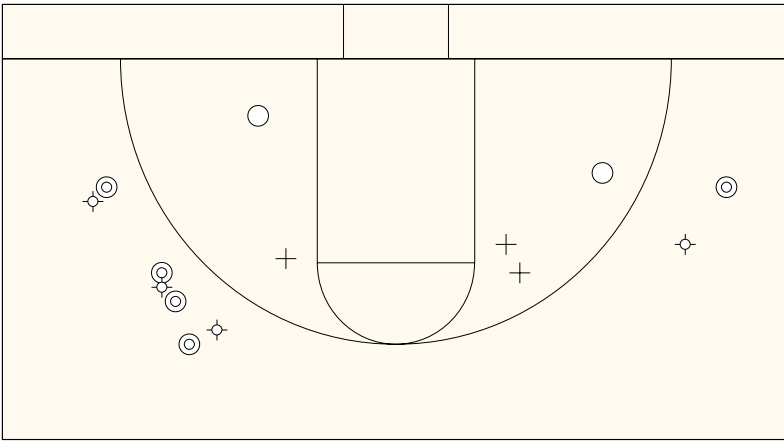

Prowess Basketball - INDIVIDUAL SHOT CHART for Katie Smith

Connecticut Sun vs. Detroit Shock

DATE: 06/11/2007 TIME: 13:07 SITE: Unknown

All Shots

Shot Summary	M/A	%	PTS
3Pt FG	5/9	55.6%	15
2Pt FG	2/5	40.0%	4
Layups - L	0/0	0.0%	0
Layups - R	0/0	0.0%	0
Dunks	0/0	0.0%	0
Putbacks	0/0	0.0%	0
Overall Shooting	7/14	50.0%	19
Free Throws	4/5	80.0%	4
Paint Points			0
Pts off Steals			0
2nd Chance Pts			0
Total Points			23
Scoring Efficiency			
Points/Shot	1.44		
2pt Points/Shot	0.80		
3pt Points/Shot	1.67		
FT Points/Shot	0.80		
2pt/3pt Eff	+28.9		

Made Shots

Scoring Distribution

Scoring Locations

Scoring Range

By Period	FG	FGA	FG%	3Pt	3PA	3P%	FT	FTA	FT%	PTS	ORB	DRB	TR	PF	AST	TO	BS	ST	P/S	MIN
1st Period	1	3	33.3	1	2	50.0	3	3	100	6	0	1	1	0	0	0	0	0	1.50	10:00
2nd Period	0	2	0.00	0	1	0.00	0	0	0.00	0	0	1	1	1	0	0	0	0	0.00	9:13
3rd Period	1	3	33.3	1	2	50.0	0	0	0.00	3	0	0	0	0	1	0	0	1	1.00	10:00
4th Period	5	6	83.3	3	4	75.0	1	2	50.0	14	0	1	1	0	0	2	0	0	2.00	10:00
Game	7	14	50.0	5	9	55.6	4	5	80.0	23	0	3	3	1	1	2	0	1	1.44	39:13