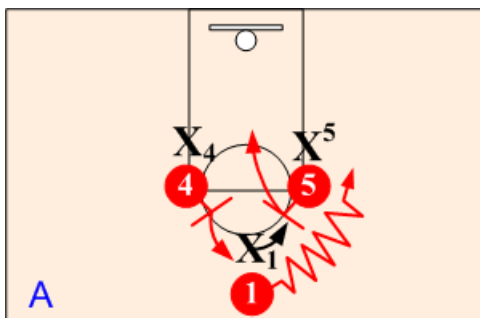

Horns (Double Mid Screens) 3-on-3 Breakdown Drill

This is an excellent three-on-three drill for practicing and refining the various techniques use to successfully execute the Horn's double mid screens basic options and reads. Demonstrate and explain drill. Predetermine the type of defensive deployment (Show & Recover, Switch, Fight Over, Go Under, Shadow, Double Team) to practice against.

Dribble Penetration:

First Look: Ballhandler O1 drives hard to the basket off either O4 or O5 setting mid screens. If O1's defender goes below screen, O1 executes a pull up jumper.

Second Look: If the defense switches or shows & recovers, ballhandler O1 looks to feed screener cutting away to the basket.

Third Look: Screener posting up strong or reversal pass out to opposite screen popping out for shot or post feed.

Dribble Penetration Variations:

Screener Pop: Screen has option of popping out off screen rather than rolling to the basket. When the screener pops out, the weakside screen cuts to the basket.

Cross-Over: Ball handler starts to drive off screener, but crosses over and drives off opposite screener. Use the Cross-Over option when the defender disrupts the mid screen or cheats over early.

Double Side Screens: When the ball handler dribble penetrates down a side line, both mid screens step out and a tandem double side screen.