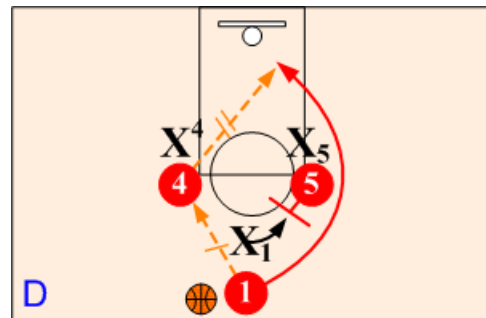

Lob Option: After feeding the high post, the ballhandler also has the option of cutting off the weakside screener’s back screen for a lob .