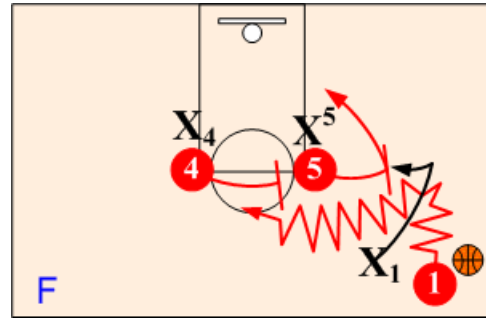

Dribble Penetration:

First Look: Ballhandler O1 drives hard to the basket off either O4 or O5 setting mid screens. If O1's defender goes below screen, O1 executes a pull up jumper.

Second Look: If the defense switches or shows & recovers, ballhandler O1 looks to feed screener cutting away to the basket.

Third Look: Screener posting up strong or reversal pass out to opposite screen popping out for shot or post feed.

Dribble Penetration Variations:

Screener Pop: Screen has option of popping out off screen rather than rolling to the basket. When the screener pops out, the weakside screen cuts to the basket.

Cross-Over: Ball handler starts to drive off screener, but crosses over and drives off opposite screener. Use the Cross-Over option when the defender disrupts the mid screen or cheats over early.

Double Side Screens: When the ball handler dribble penetrates down a side line, both mid screens step out and a tandem double side screen.

Pass Entries:

Slice Option: When the ballhandler passes to a screener, the opposite screener makes a “Slice” cut to the basket. When cutter is not open, the ball handler cuts off the high post initiating the two game action.