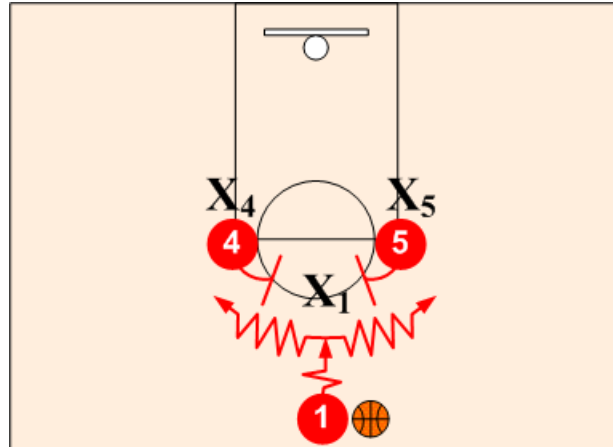

Horns (Double Mid Screens) 3-on-3 Breakdown Drill

This is an excellent three-on-three drill for practicing and refining the various techniques use to successfully execute the Horn's double mid screens basic options and reads. Demonstrate and explain drill. Predetermine the type of defensive deployment (Show & Recover, Switch, Fight Over, Go Under, Shadow, Double Team) to practice against.

Dribble Penetration:

First Look: Ballhandler O1 drives hard to the basket off either O4 or O5 setting mid screens. If O1's defender goes below screen, O1 executes a pull up jumper.

Second Look: If the defense switches or shows & recovers, ballhandler O1 looks to feed screener cutting away to the basket.

Third Look: Screener posting up strong or reversal pass out to opposite screen popping out for shot or post feed.

Dribble Penetration Variations:

Screener Pop: Screen has option of popping out off screen rather than rolling to the basket. When the screener pops out, the weakside screen cuts to the basket.

Cross-Over: Ball handler starts to drive off screener, but crosses over and drives off opposite screener. Use the Cross-Over option when the defender disrupts the mid screen or cheats over early.

Double Side Screens: When the ball handler dribble penetrates down a side line, both mid screens step out and a tandem double side screen.