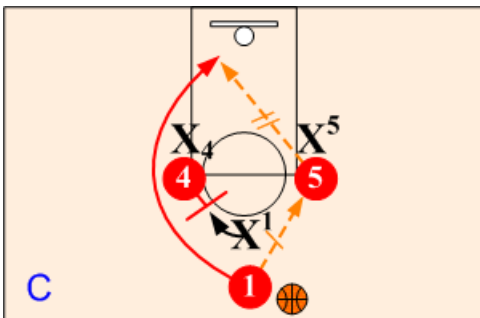

Lob Option: After feeding the high post, the ballhandler also has the option of cutting off the weakside screener’s back screen for a lob .