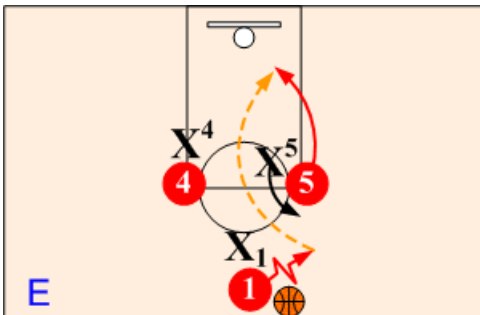

Third Look: Screener posting up strong or reversal pass out to opposite screen popping out for shot or post feed.

Dribble Penetration Variations:

Screener Pop: Screen has option of popping out off screen rather than rolling to the basket. When the screener pops out, the weakside screen cuts to the basket.

Cross-Over: Ball handler starts to drive off screener, but crosses over and drives off opposite screener. Use the Cross-Over option when the defender disrupts the mid screen or cheats over early.

Double Side Screens: When the ball handler dribble penetrates down a side line, both mid screens step out and a tandem double side screen.

Pass Entries:

Slice Option: When the ballhandler passes to a screener, the opposite screener makes a “Slice” cut to the basket. When cutter is not open, the ball handler cuts off the high post initiating the two game action.

See: Triangle Post Two Game

Lob Option: After feeding the high post, the ballhandler also has the option of cutting off the weakside screener’s back screen for a lob .

CAUTION

Whenever a high post defender over plays and disrupts the screen, the screen can cutaway to the basket for an over the top lob pass.