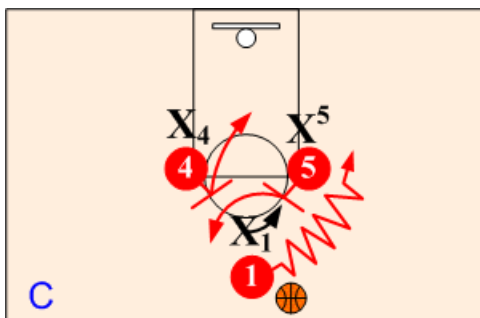

Horns (Double Mid Screens) 3-on-3 Breakdown Drill

This is an excellent three-on-three drill for practicing and refining the various techniques use to successfully execute the Horn's double mid screens basic options and reads. Demonstrate and explain drill. Predetermine the type of defensive deployment (Show & Recover, Switch, Fight Over, Go Under, Shadow, Double Team) to practice against.

Dribble Penetration:

First Look: Ballhandler O1 drives hard to the basket off either O4 or O5 setting mid screens. If O1's defender goes below screen, O1 executes a pull up jumper.

Second Look: If the defense switches or shows & recovers, ballhandler O1 looks to feed screener cutting away to the basket.

Third Look: Screener posting up strong or reversal pass out to opposite screen popping out for shot or post feed.

Dribble Penetration Variations:

Screener Pop: Screen has option of popping out off screen rather than rolling to the basket. When the screener pops out, the weakside screen cuts to the basket.

Cross-Over: Ball handler starts to drive off screener, but crosses over and drives off opposite screener. Use the Cross-Over option when the defender disrupts the mid screen or cheats over early.

Double Side Screens: When the ball handler dribble penetrates down a side line, both mid screens step out and a tandem double side screen.