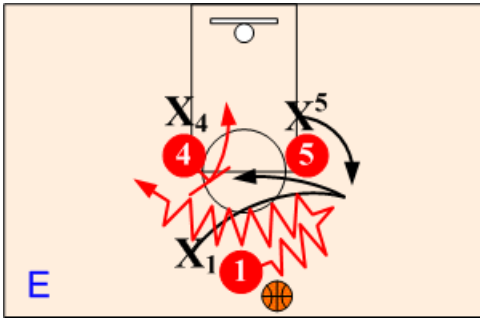

Horns (Double Mid Screens) 3-on-3 Breakdown Drill

This is an excellent three-on-three drill for practicing and refining the various techniques use to successfully execute the Horn's double mid screens basic options and reads. Demonstrate and explain drill. Predetermine the type of defensive deployment (Show & Recover, Switch, Fight Over, Go Under, Shadow, Double Team) to practice against.

Dribble Penetration:

First Look: Ballhandler O1 drives hard to the basket off either O4 or O5 setting mid screens. If O1's defender goes below screen, O1 executes a pull up jumper.

Second Look: If the defense switches or shows & recovers, ballhandler O1 looks to feed screener cutting away to the basket.

Third Look: Screener posting up strong or reversal pass out to opposite screen popping out for shot or post feed.

Dribble Penetration Variations:

Screener Pop: Screen has option of popping out off screen rather than rolling to the basket. When the screener pops out, the weakside screen cuts to the basket.

Cross-Over: Ball handler starts to drive off screener, but crosses over and drives off opposite screener. Use the Cross-Over option when the defender disrupts the mid screen or cheats over early.

Double Side Screens: When the ball handler dribble penetrates down a side line, both mid screens step out and a tandem double side screen.