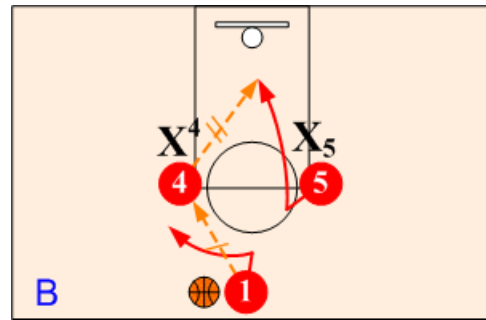

Dribble Penetration:

First Look: Ballhandler O1 drives hard to the basket off either O4 or O5 setting mid screens. If O1's defender goes below screen, O1 executes a pull up jumper.

Second Look: If the defense switches or shows & recovers, ballhandler O1 looks to feed screener cutting away to the basket.

Third Look: Screener posting up strong or reversal pass out to opposite screen popping out for shot or post feed.

Dribble Penetration Variations:

Screener Pop: Screen has option of popping out off screen rather than rolling to the basket. When the screener pops out, the weakside screen cuts to the basket.

Cross-Over: Ball handler starts to drive off screener, but crosses over and drives off opposite screener. Use the Cross-Over option when the defender disrupts the mid screen or cheats over early.

Double Side Screens: When the ball handler dribble penetrates down a side line, both mid screens step out and a tandem double side screen.

Pass Entries:

Slice Option: When the ballhandler passes to a screener, the opposite screener makes a “Slice” cut to the basket. When cutter is not open, the ball handler cuts off the high post initiating the two game action.