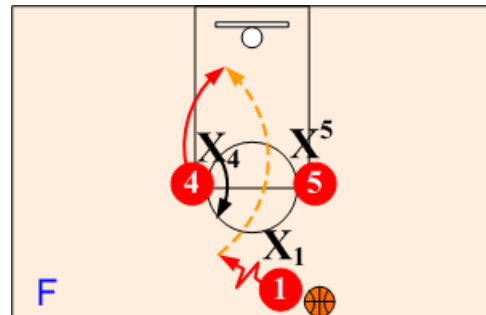

Third Look: Screener posting up strong or reversal pass out to opposite screen popping out for shot or post feed.

Dribble Penetration Variations:

Screener Pop: Screen has option of popping out off screen rather than rolling to the basket. When the screener pops out, the weakside screen cuts to the basket.

Cross-Over: Ball handler starts to drive off screener, but crosses over and drives off opposite screener. Use the Cross-Over option when the defender disrupts the mid screen or cheats over early.

Double Side Screens: When the ball handler dribble penetrates down a side line, both mid screens step out and a tandem double side screen.

Pass Entries:

Slice Option: When the ballhandler passes to a screener, the opposite screener makes a “Slice” cut to the basket. When cutter is not open, the ball handler cuts off the high post initiating the two game action.

See: Triangle Post Two Game

Lob Option: After feeding the high post, the ballhandler also has the option of cutting off the weakside screener’s back screen for a lob .

CAUTION

Whenever a high post defender over plays and disrupts the screen, the screen can cutaway to the basket for an over the top lob pass.