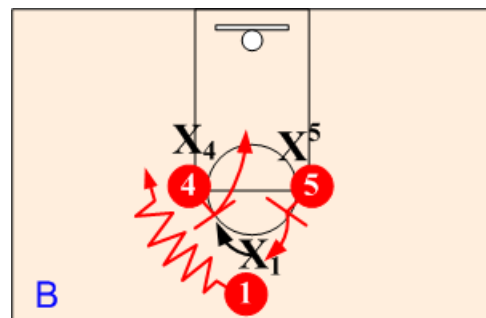

Horns (Double Mid Screens) 3-on-3 Breakdown Drill

This is an excellent three-on-three drill for practicing and refining the various techniques use to successfully execute the Horn's double mid screens basic options and reads. Demonstrate and explain drill. Predetermine the type of defensive deployment (Show & Recover, Switch, Fight Over, Go Under, Shadow, Double Team) to practice against.

Dribble Penetration:

First Look: Ballhandler O1 drives hard to the basket off either O4 or O5 setting mid screens. If O1's defender goes below screen, O1 executes a pull up jumper.

Second Look: If the defense switches or shows & recovers, ballhandler O1 looks to feed screener cutting away to the basket.

Third Look: Screener posting up strong or reversal pass out to opposite screen popping out for shot or post feed.

Dribble Penetration Variations:

Screener Pop: Screen has option of popping out off screen rather than rolling to the basket. When the screener pops out, the weakside screen cuts to the basket.

Cross-Over: Ball handler starts to drive off screener, but crosses over and drives off opposite screener. Use the Cross-Over option when the defender disrupts the mid screen or cheats over early.

Double Side Screens: When the ball handler dribble penetrates down a side line, both mid screens step out and a tandem double side screen.