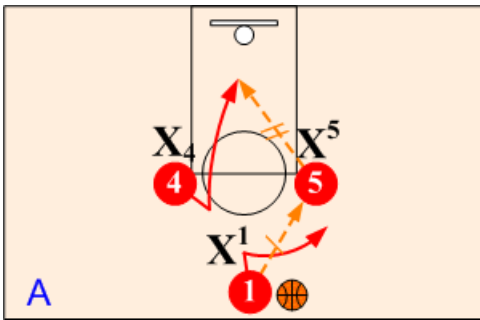

Dribble Penetration:

First Look: Ballhandler O1 drives hard to the basket off either O4 or O5 setting mid screens. If O1's defender goes below screen, O1 executes a pull up jumper.

Second Look: If the defense switches or shows & recovers, ballhandler O1 looks to feed screener cutting away to the basket.

Third Look: Screener posting up strong or reversal pass out to opposite screen popping out for shot or post feed.

Dribble Penetration Variations:

Screener Pop: Screen has option of popping out off screen rather than rolling to the basket. When the screener pops out, the weakside screen cuts to the basket.

Cross-Over: Ball handler starts to drive off screener, but crosses over and drives off opposite screener. Use the Cross-Over option when the defender disrupts the mid screen or cheats over early.

Double Side Screens: When the ball handler dribble penetrates down a side line, both mid screens step out and a tandem double side screen.

Pass Entries:

Slice Option: When the ballhandler passes to a screener, the opposite screener makes a “Slice” cut to the basket. When cutter is not open, the ball handler cuts off the high post initiating the two game action.