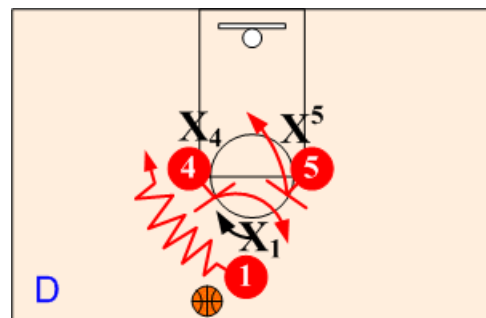

Horns (Double Mid Screens) 3-on-3 Breakdown Drill

This is an excellent three-on-three drill for practicing and refining the various techniques use to successfully execute the Horn's double mid screens basic options and reads. Demonstrate and explain drill. Predetermine the type of defensive deployment (Show & Recover, Switch, Fight Over, Go Under, Shadow, Double Team) to practice against.

Dribble Penetration:

First Look: Ballhandler O1 drives hard to the basket off either O4 or O5 setting mid screens. If O1's defender goes below screen, O1 executes a pull up jumper.

Second Look: If the defense switches or shows & recovers, ballhandler O1 looks to feed screener cutting away to the basket.

Third Look: Screener posting up strong or reversal pass out to opposite screen popping out for shot or post feed.

Dribble Penetration Variations:

Screener Pop: Screen has option of popping out off screen rather than rolling to the basket. When the screener pops out, the weakside screen cuts to the basket.

Cross-Over: Ball handler starts to drive off screener, but crosses over and drives off opposite screener. Use the Cross-Over option when the defender disrupts the mid screen or cheats over early.

Double Side Screens: When the ball handler dribble penetrates down a side line, both mid screens step out and a tandem double side screen.